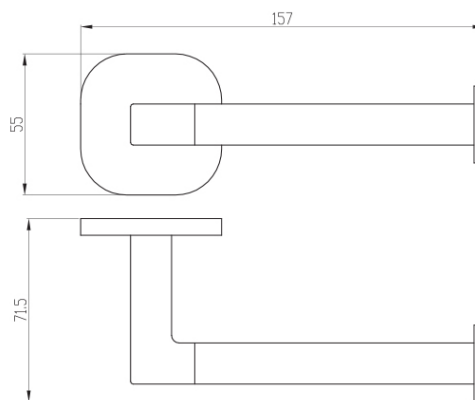

# Architectura Right Hand Face Toilet Roll Holder

Matte Black

**Product Image**

Includes Round & Soft Square Flanges

**Product Details**

**Code:** TVA1551495  
**Brand:** Villeroy & Boch  
**Range:** Architectura  
**Warranty:** \*

**Additional Features**

**Technical Specification**

**Required Product**

**Recommended Products**

**Additional Notes**

- Round Backing Flange & Soft Square Backing Flange included
- Triple Fixing

\*Please visit [argentaust.com.au/warranty](http://argentaust.com.au/warranty) to view the full warranty

*Note: All dimensions are in millimetres and are subject to normal manufacturing variations. Always use the physical product measurements for cut-outs and rough-ins as the technical details shown may differ from the actual product. Use acetic cured silicone sealant. Do not use epoxy type adhesives. Clean with damp cloth. Do not use abrasive cleaners, liquids or pastes.*