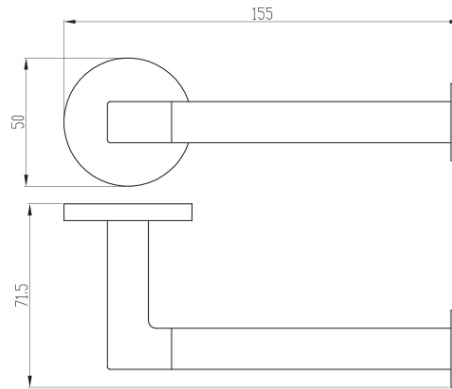

# Architectura Right Hand Face Toilet Roll Holder

Matte Black

**Product Image**

Includes Round & Soft Square Flanges

**Product Details**

**Code:** TVA1551495  
**Brand:** Villeroy & Boch  
**Range:** Architectura  
**Warranty:** \*

**Additional Features**

**Technical Specification**

**Required Product**

**Recommended Products**

**Additional Notes**

- Round Backing Flange & Soft Square Backing Flange included
- Triple Fixing

\*Please visit [argentaust.com.au/warranty](http://argentaust.com.au/warranty) to view the full warranty

*Note: All dimensions are in millimetres and are subject to normal manufacturing variations. Always use the physical product measurements for cut-outs and rough-ins as the technical details shown may differ from the actual product. Use acetic cured silicone sealant. Do not use epoxy type adhesives. Clean with damp cloth. Do not use abrasive cleaners, liquids or pastes.*